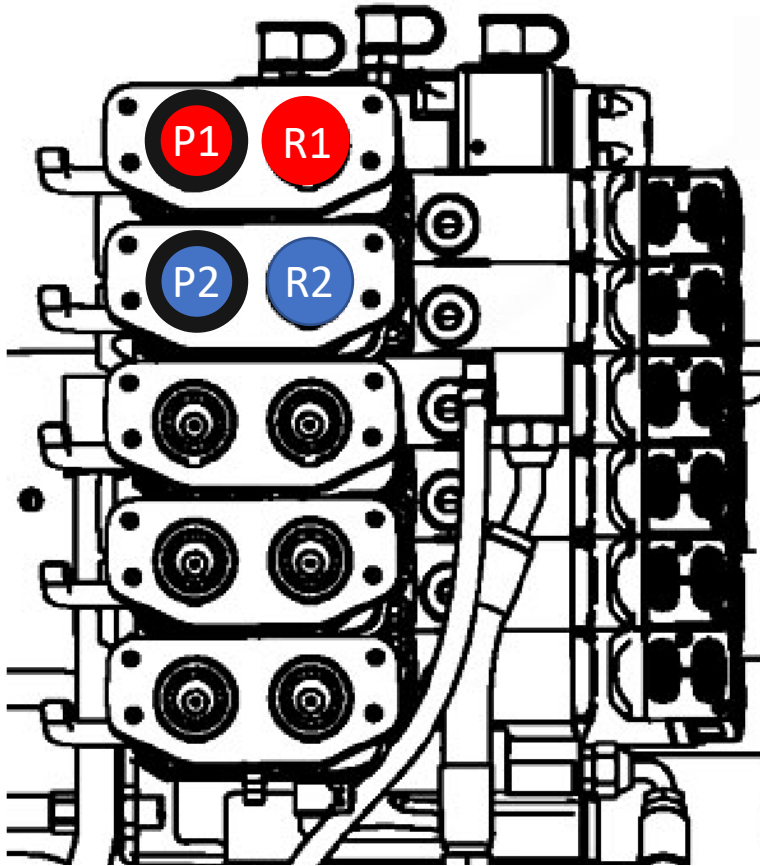

Hose Reel Hydraulic Connections

Tractor SVC Bank

Hose Reel Hoses

Each set/pair of hydraulic hoses are color coded with colored handles. The supply/pressure line (P1 & P2) of each pair have a ½ black and ½ red or black handle.

The case drain hose has a green handle.

Each set/pair of hoses are also zip tied together.